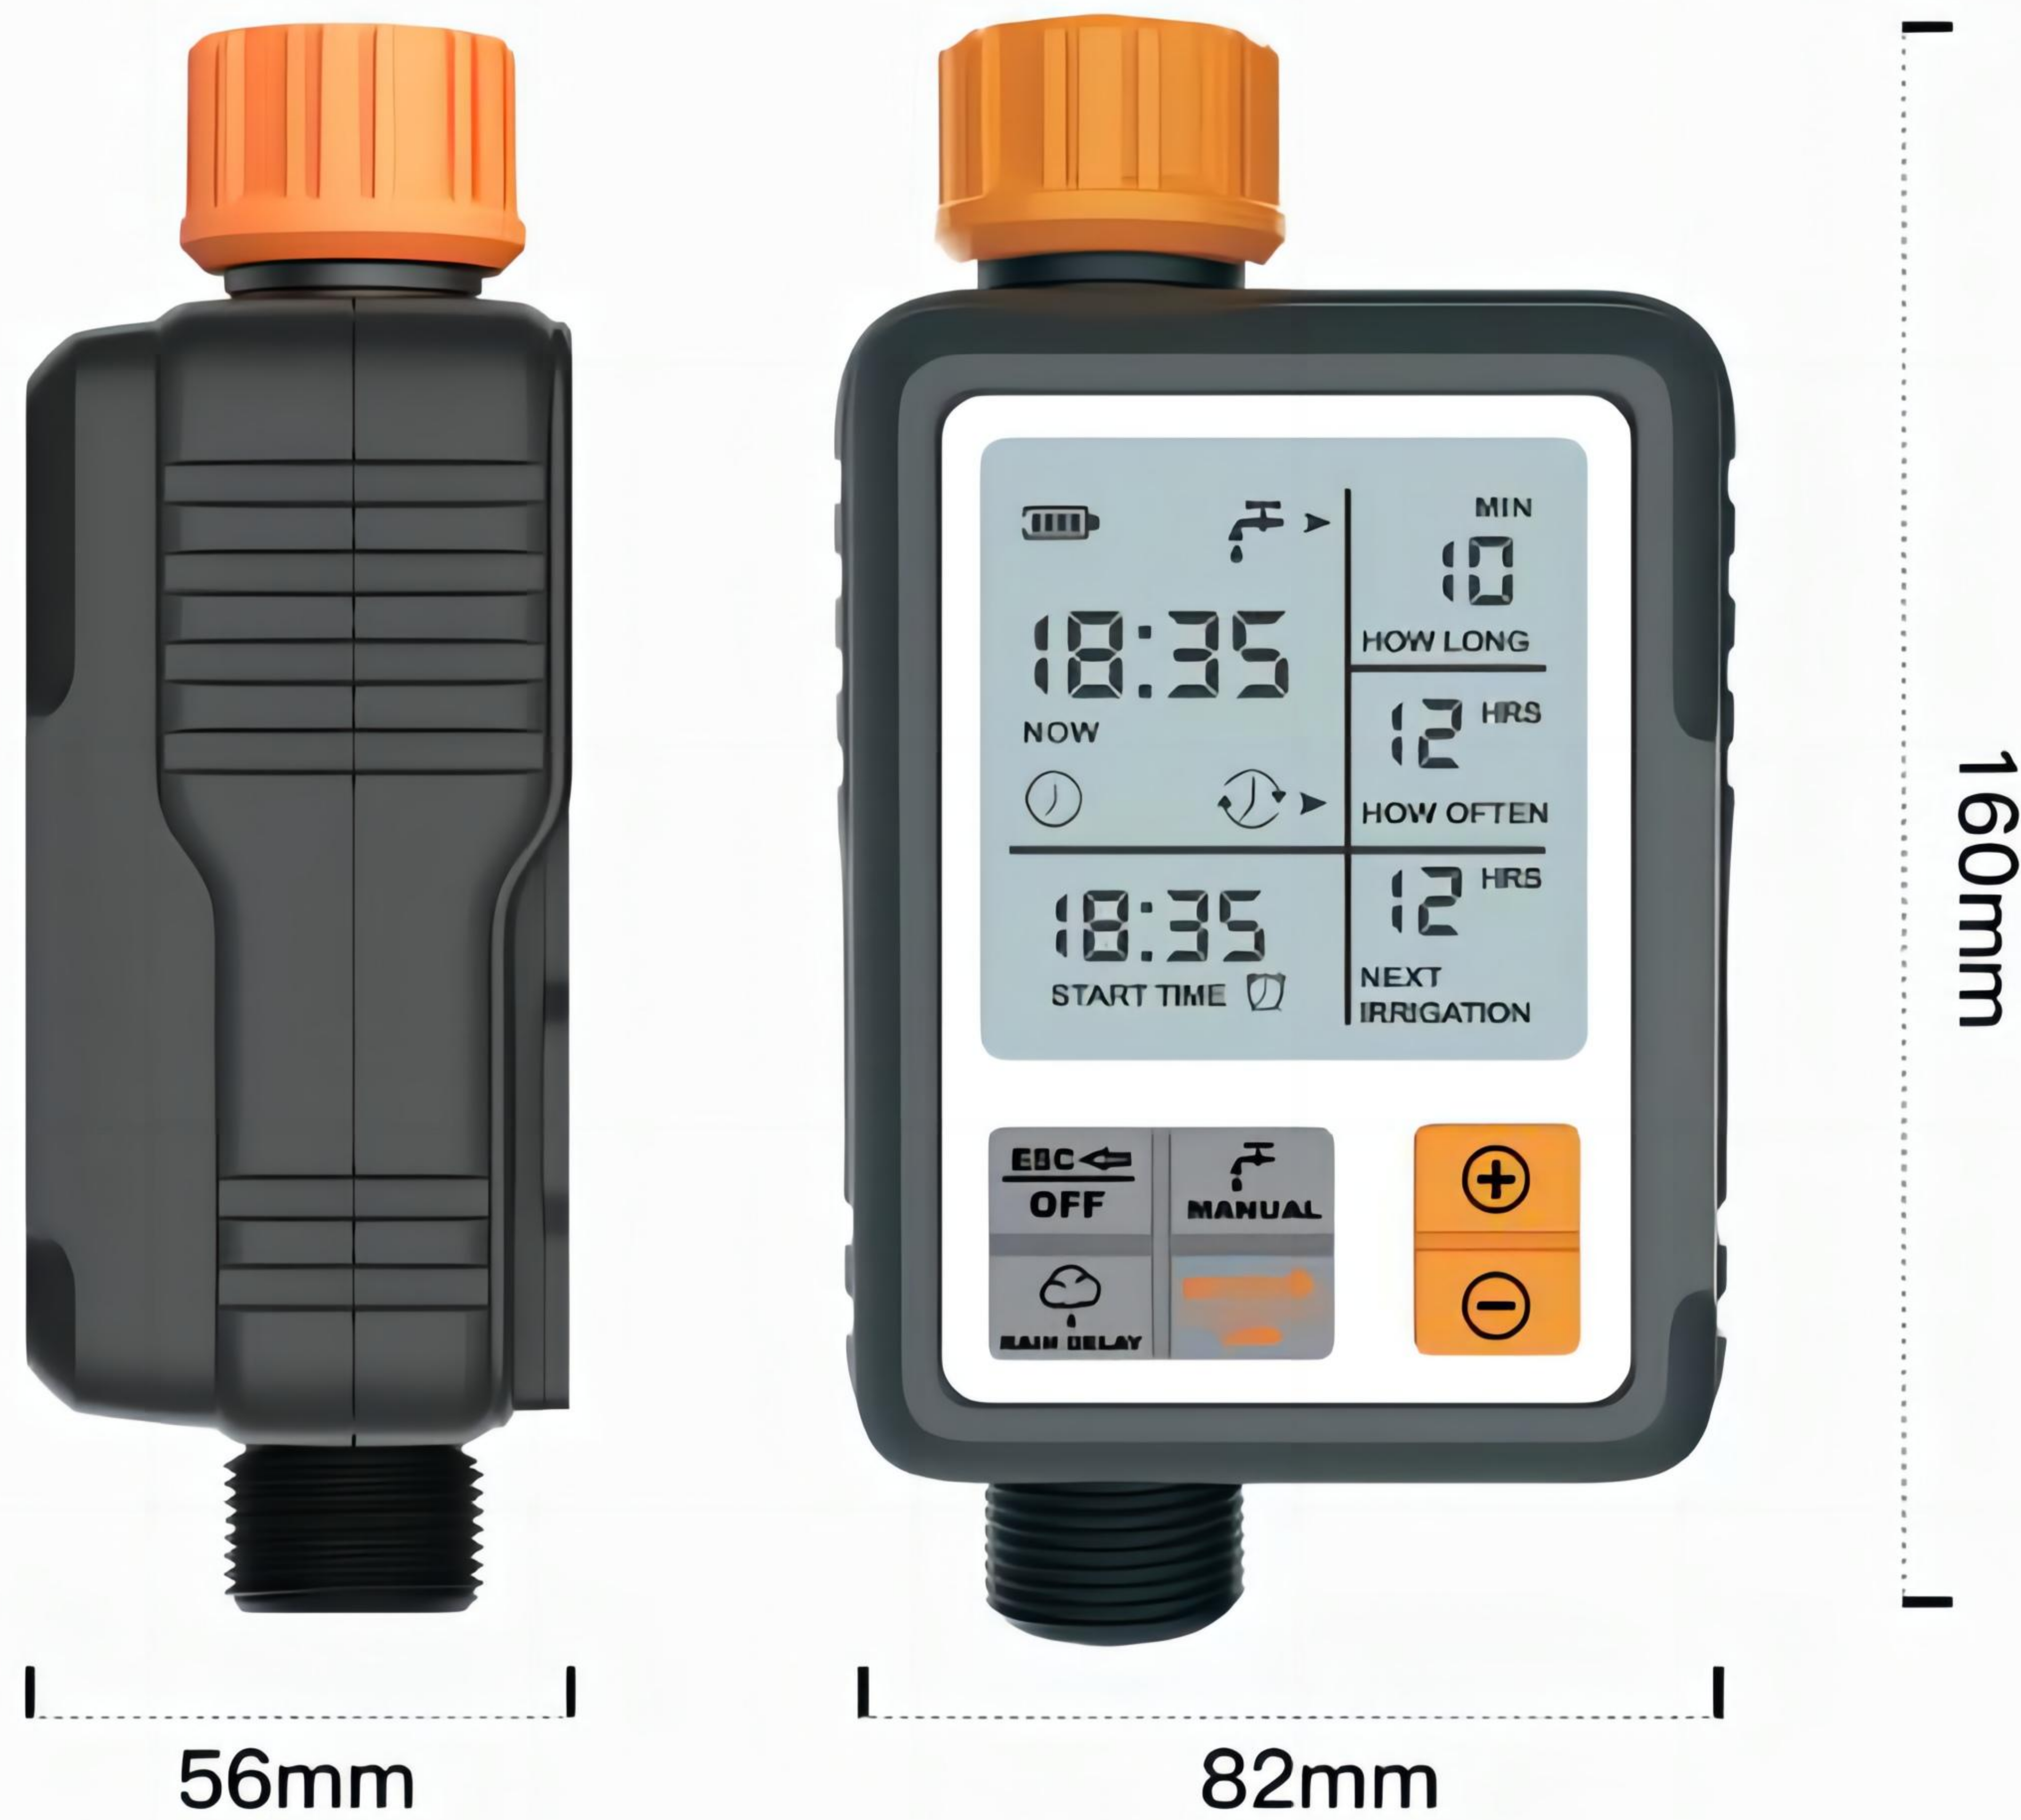

# APPLICABLE SCENARIOS

Lawn maintenance, garden spraying, balcony watering

m Size

Item Size

PACKING LIST

- 1 × WATER TIMER
- 1 × 1/2" ADAPATER
- 2 × QUICK CONNECTOR
- 1 × O-RING
- 1 × USER MANUAL

CARTON DIMENSION (28PCS)

Carton Dimension	31×47.5×34 CM
Gross Weight	15.8 KG