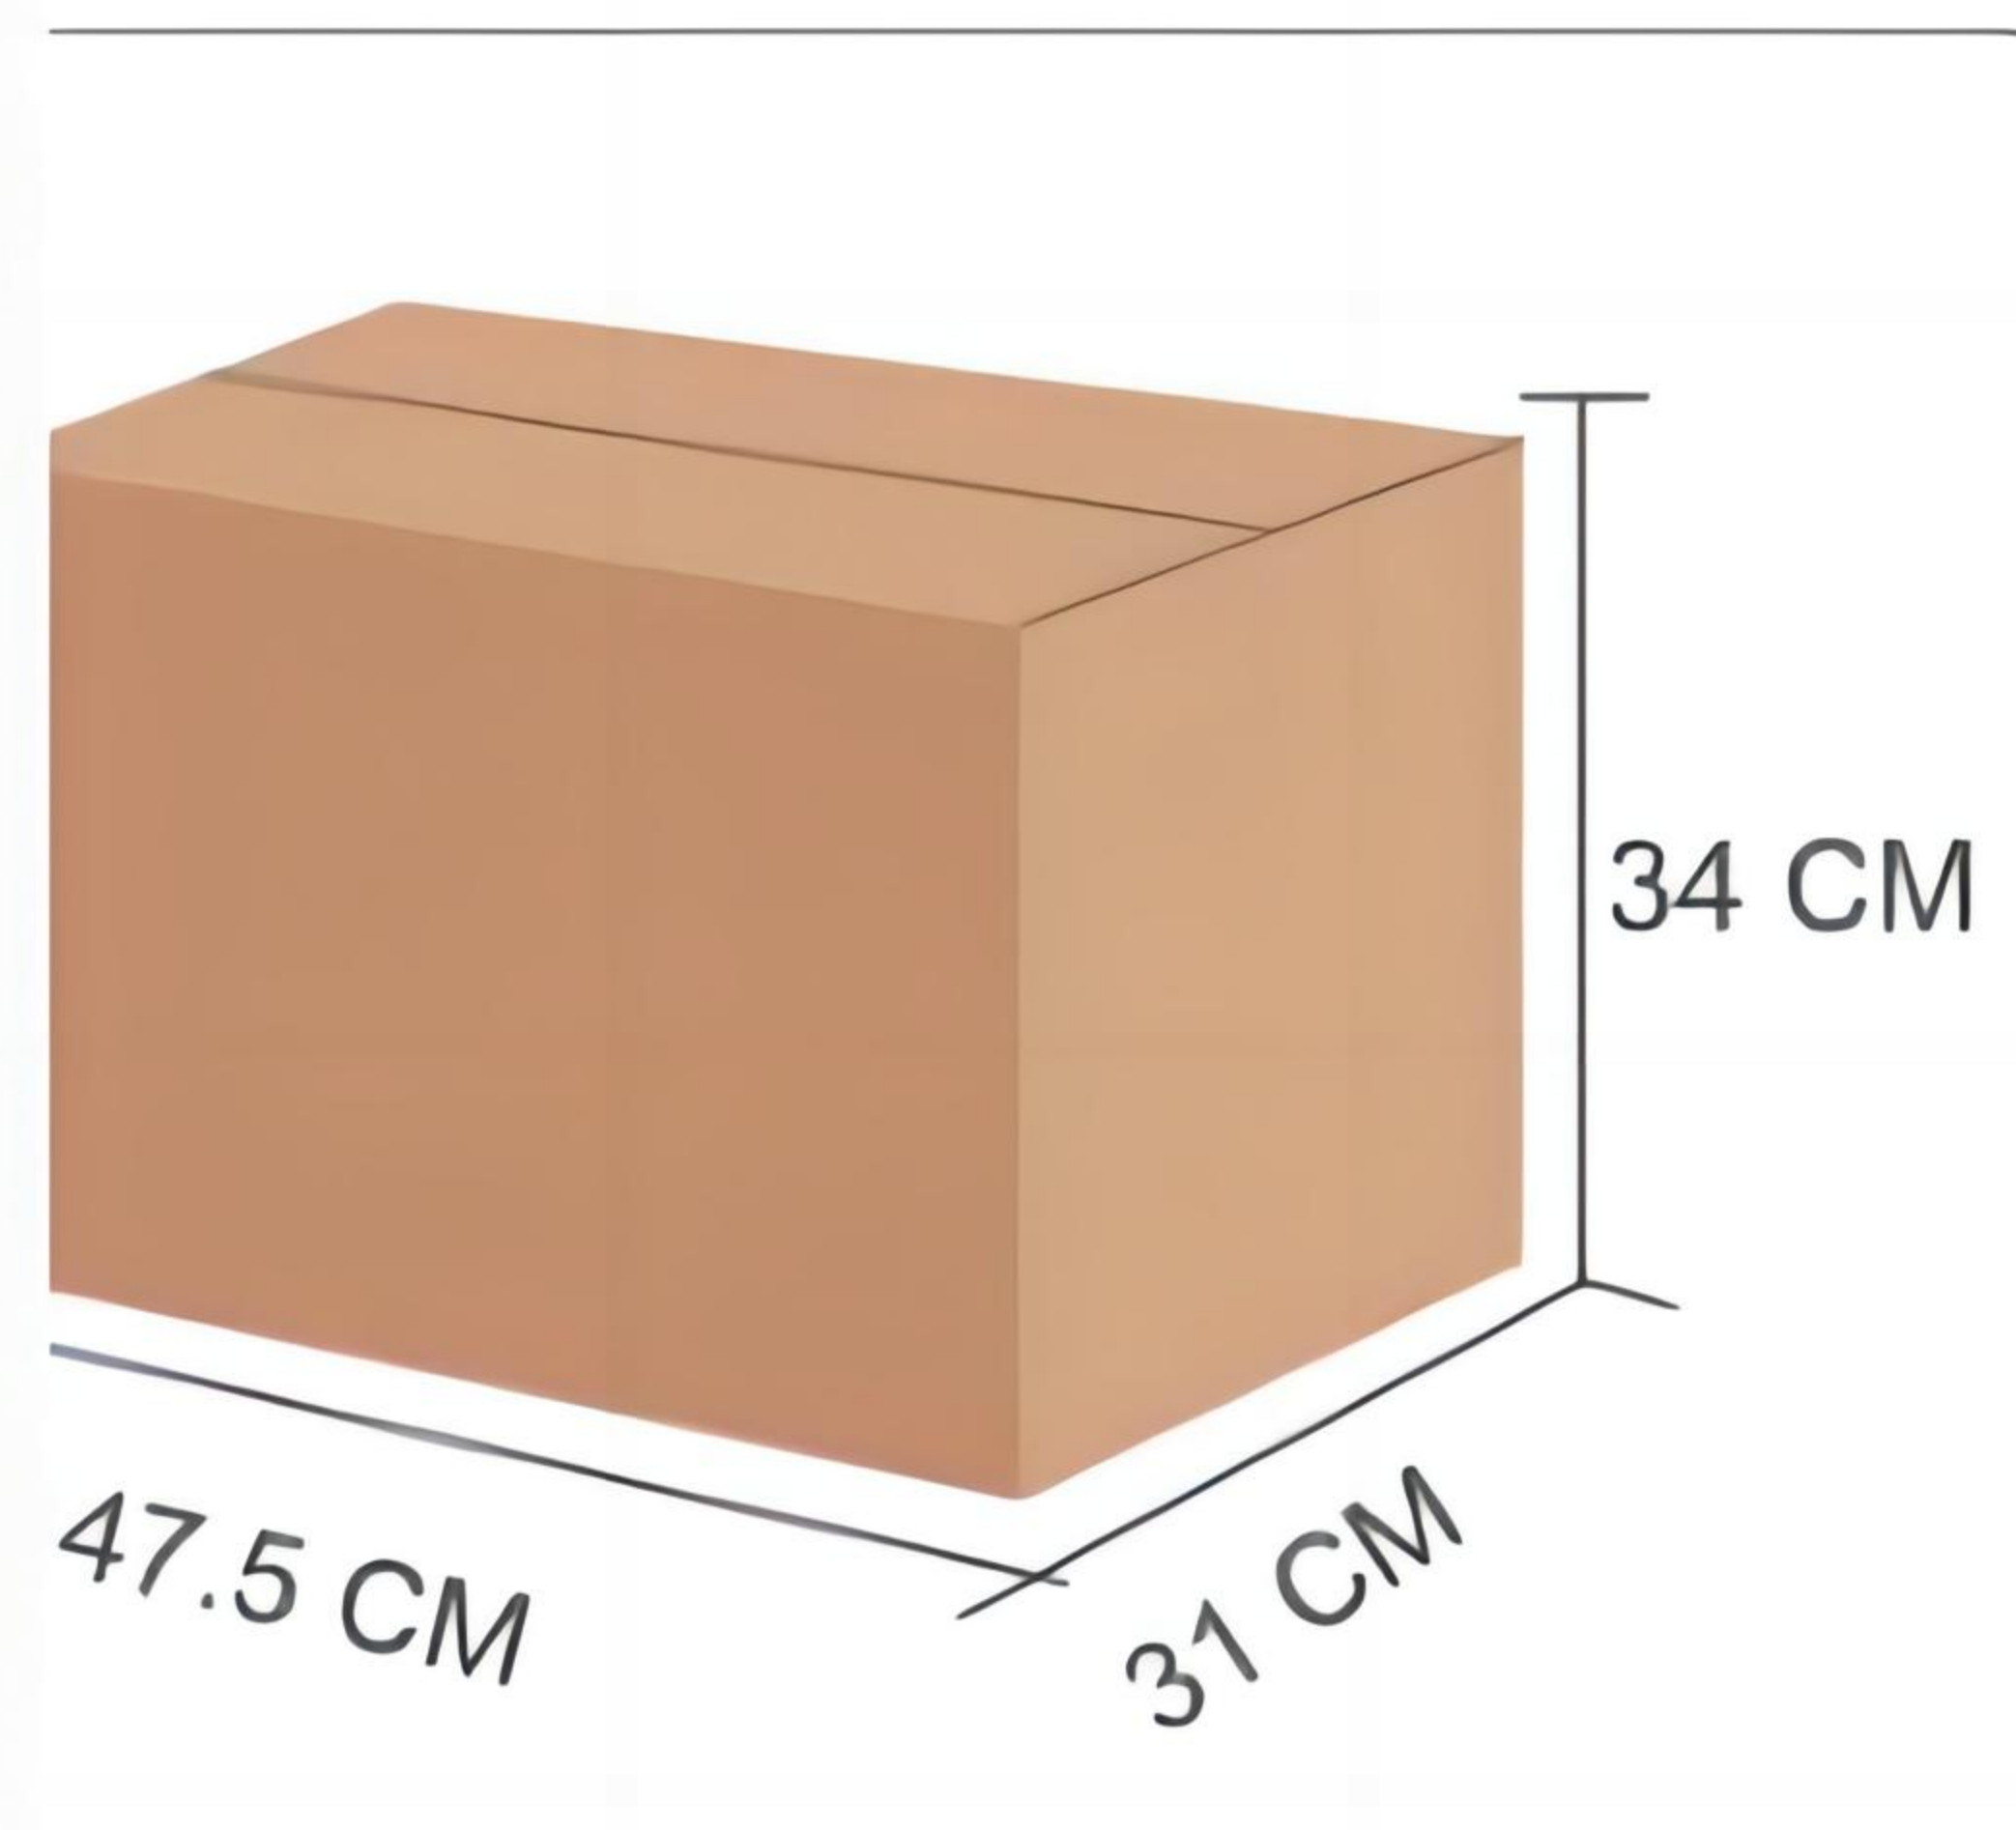

# APPLICABLE SCENARIOS

Lawn maintenance, garden spraying, balcony watering

m Size

Item Size

PACKING LIST

- 1 × WATER TIMER
- 1 × 1/2" ADAPATER
- 2 × QUICK CONNECTOR
- 1 × O-RING
- 1 × USER MANUAL

CARTON DIMENSION (28PCS)

Carton Dimension	31×47.5×34 CM
Gross Weight	15.8 KG