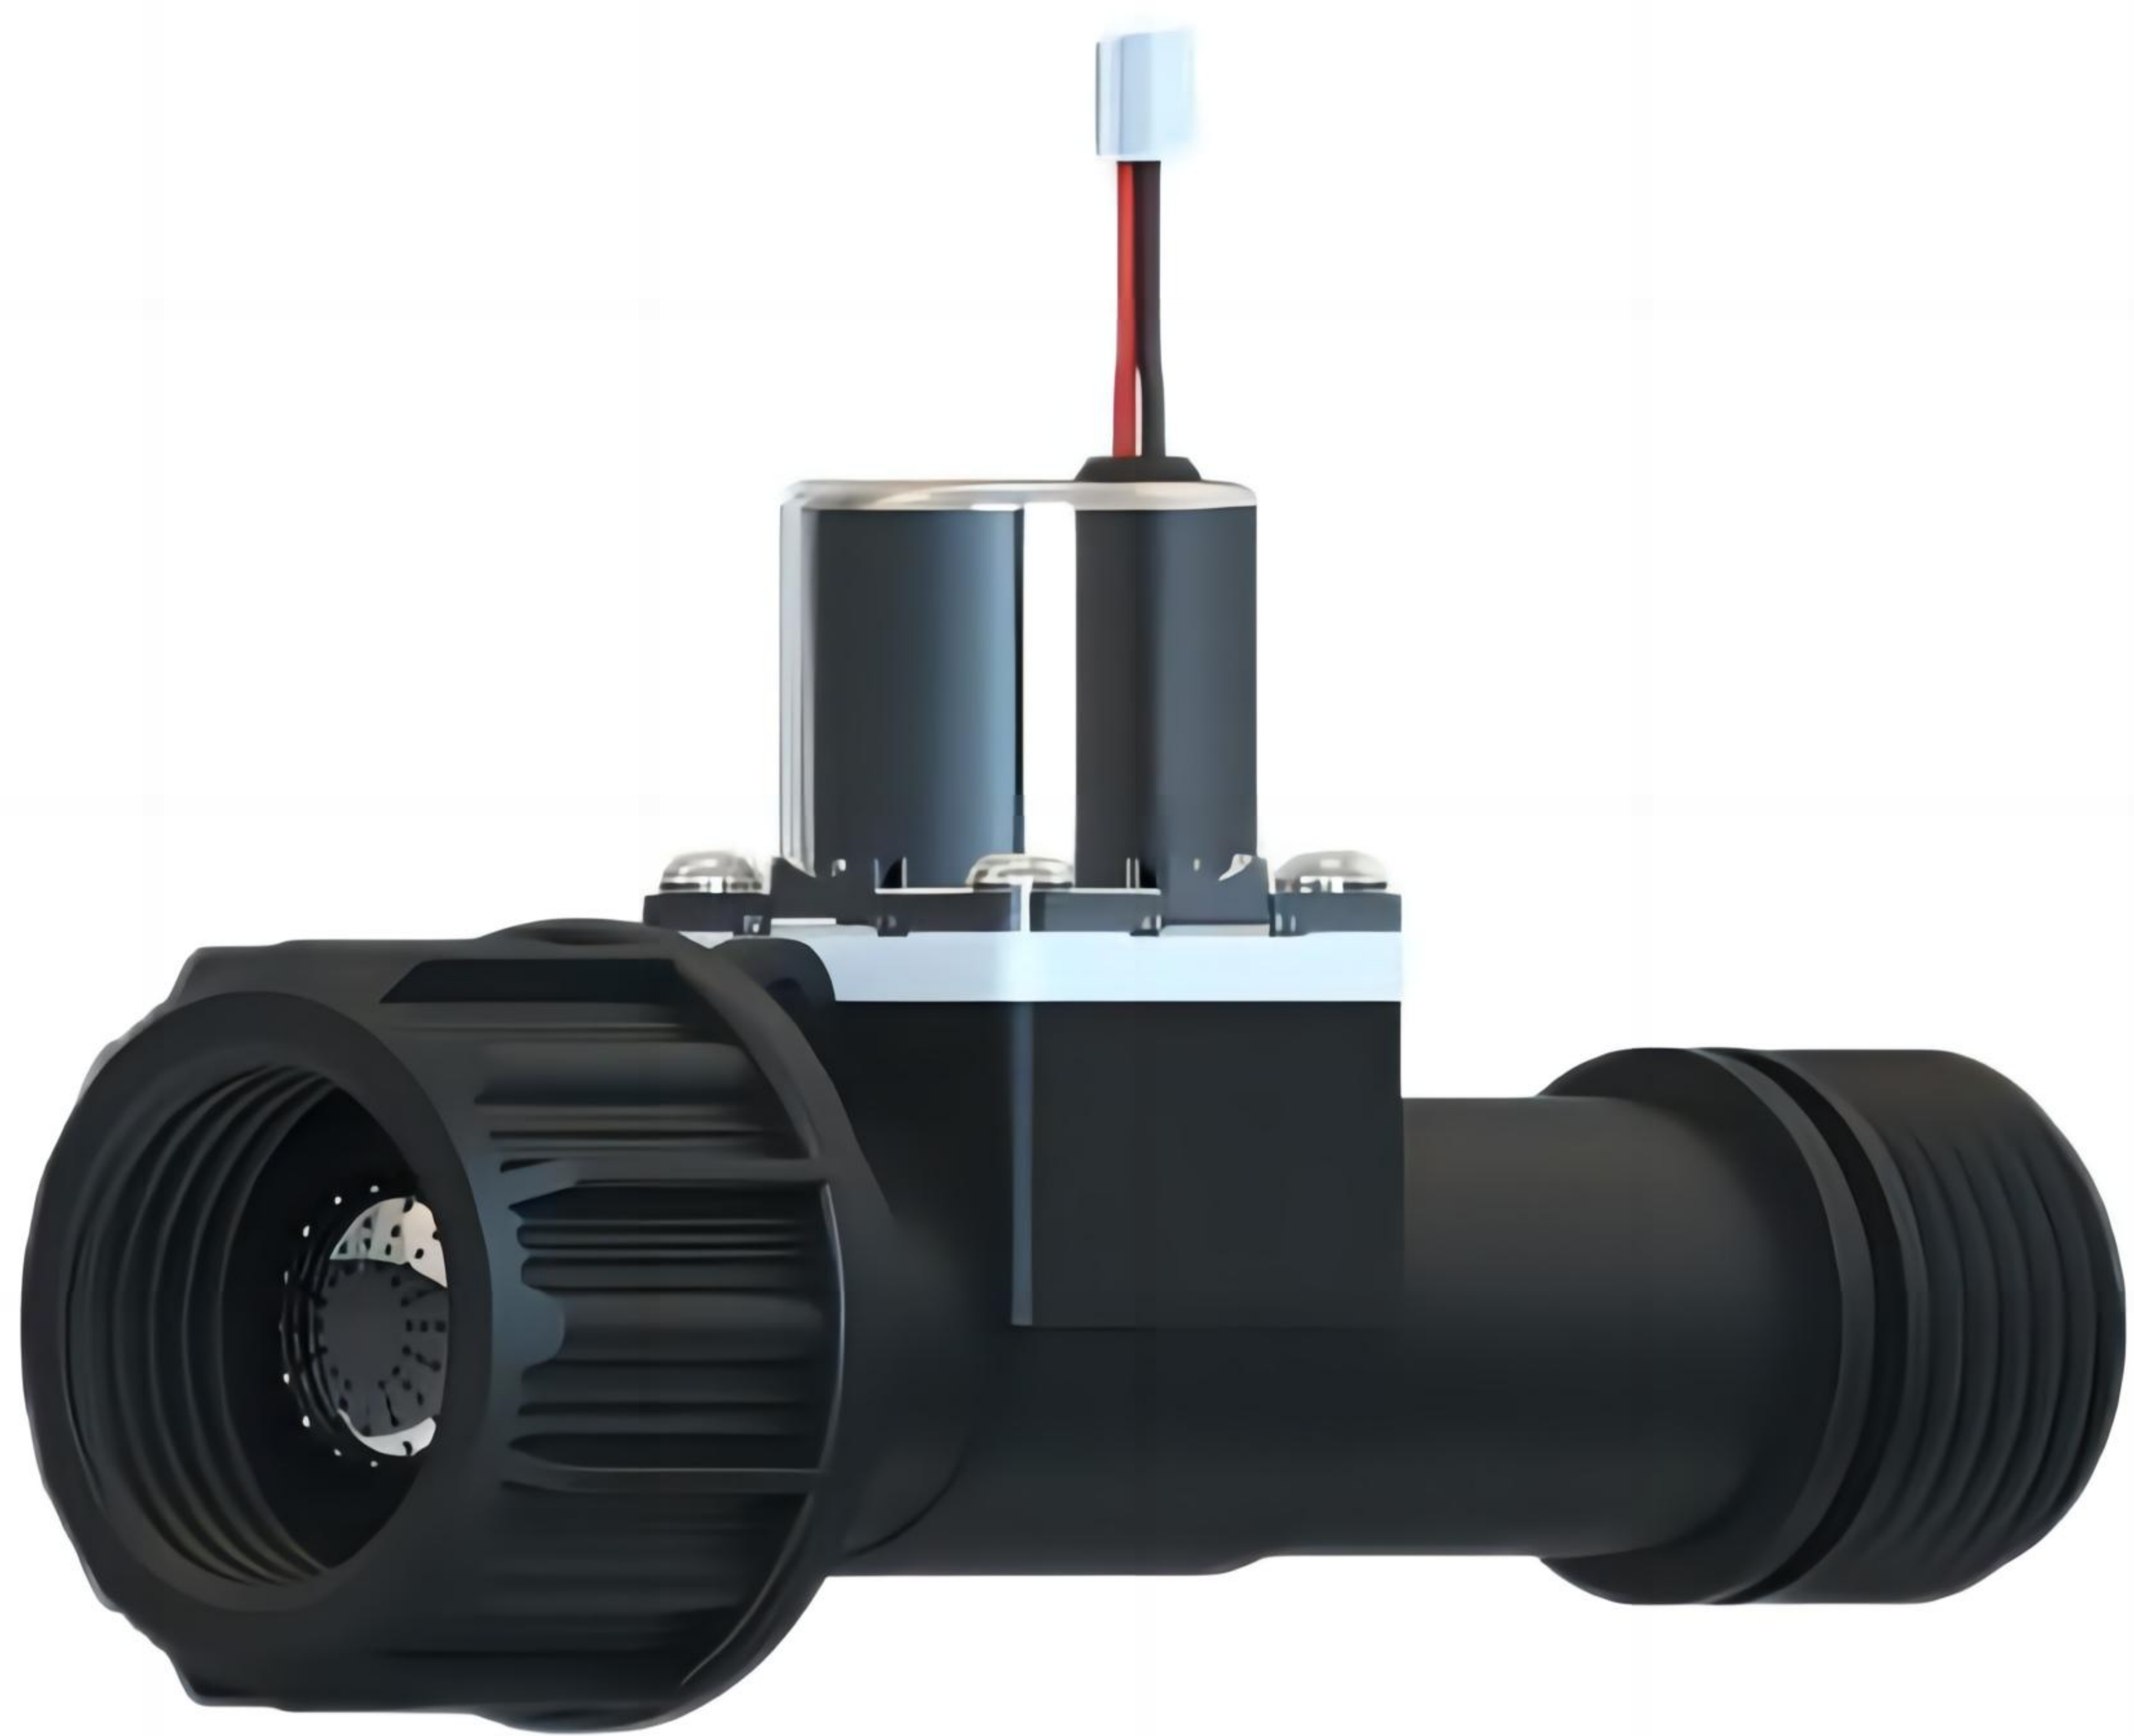

# WATERPROOF DESIGN

Outdoor use  
no fear of wind and rain

# APPLICABLE SCENARIOS

Lawn maintenance, garden spraying, balcony watering

m Size

Item Size

PACKING LIST

- 1 × WATER TIMER
- 1 × 1/2" ADAPATER
- 2 × QUICK CONNECTOR
- 1 × O-RING
- 1 × USER MANUAL

CARTON DIMENSION (28PCS)