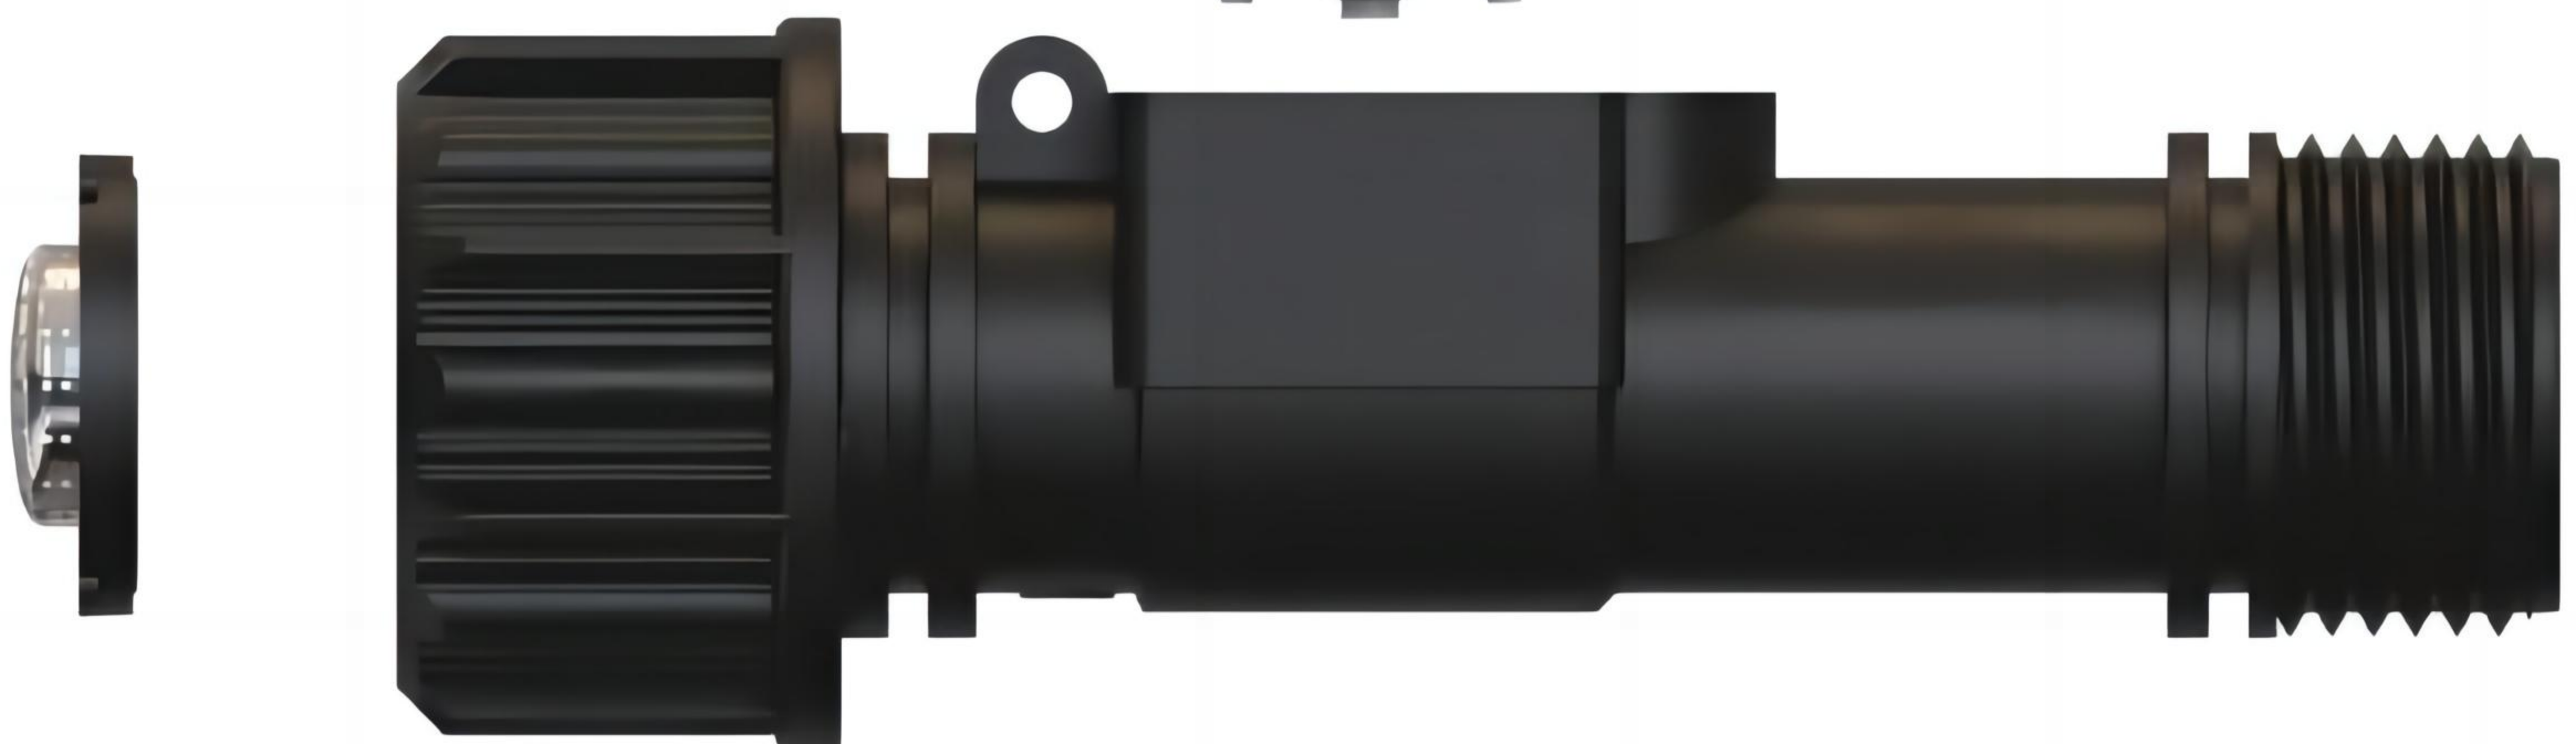

# APPLICABLE SCENARIOS

Lawn maintenance, garden spraying, balcony watering

m Size

Item Size

PACKING LIST

- 1 × WATER TIMER
- 1 × 1/2" ADAPATER
- 2 × QUICK CONNECTOR
- 1 × O-RING
- 1 × USER MANUAL

CARTON DIMENSION (28PCS)